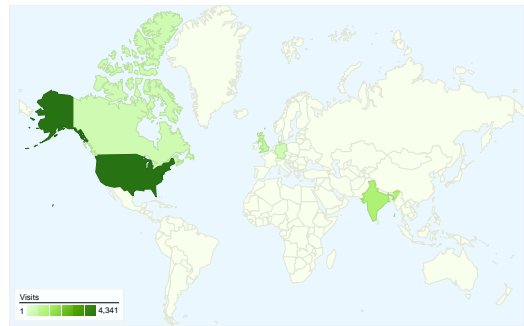

Site Usage

11,787 Visits

56.46% Bounce Rate

28,989 Pageviews

00:03:32 Avg. Time on Site

2.46 Pages/Visit

59.61% % New Visits

Visitors Overview

Visitors
8,335

Map Overlay

Traffic Sources Overview

- **Search Engines**
7,095.00 (60.19%)
- **Direct Traffic**
2,498.00 (21.19%)
- **Referring Sites**
2,048.00 (17.38%)
- **Other**
146 (1.24%)

Content Overview

All traffic sources sent a total of 11,787 visits

21.19% Direct Traffic

17.38% Referring Sites

60.19% Search Engines

- Search Engines
7,095.00 (60.19%)
- Direct Traffic
2,498.00 (21.19%)
- Referring Sites
2,048.00 (17.38%)
- Other
146 (1.24%)

11,787 visits came from 113 countries/territories

Site Usage						
Visits	Pages/Visit	Avg. Time on Site	% New Visits	Bounce Rate		
11,787 % of Site Total: 100.00%	2.46 Site Avg: 2.46 (0.00%)	00:03:32 Site Avg: 00:03:32 (0.00%)	59.51% Site Avg: 59.61% (-0.17%)	56.46% Site Avg: 56.46% (0.00%)		
Country/Territory	Visits	Pages/Visit	Avg. Time on Site	% New Visits	Bounce Rate	
United States	4,341	2.53	00:03:28	59.11%	55.56%	
India	1,233	2.39	00:04:36	60.83%	56.85%	
United Kingdom	767	2.32	00:02:37	57.76%	56.84%	
Canada	455	2.80	00:03:23	53.85%	54.29%	
Germany	412	2.21	00:02:39	65.78%	62.38%	
Australia	288	2.44	00:03:35	60.76%	54.51%	
Mexico	278	2.67	00:03:48	61.87%	52.52%	
Spain	267	2.15	00:02:32	54.68%	62.55%	
France	263	2.53	00:03:41	68.44%	56.65%	