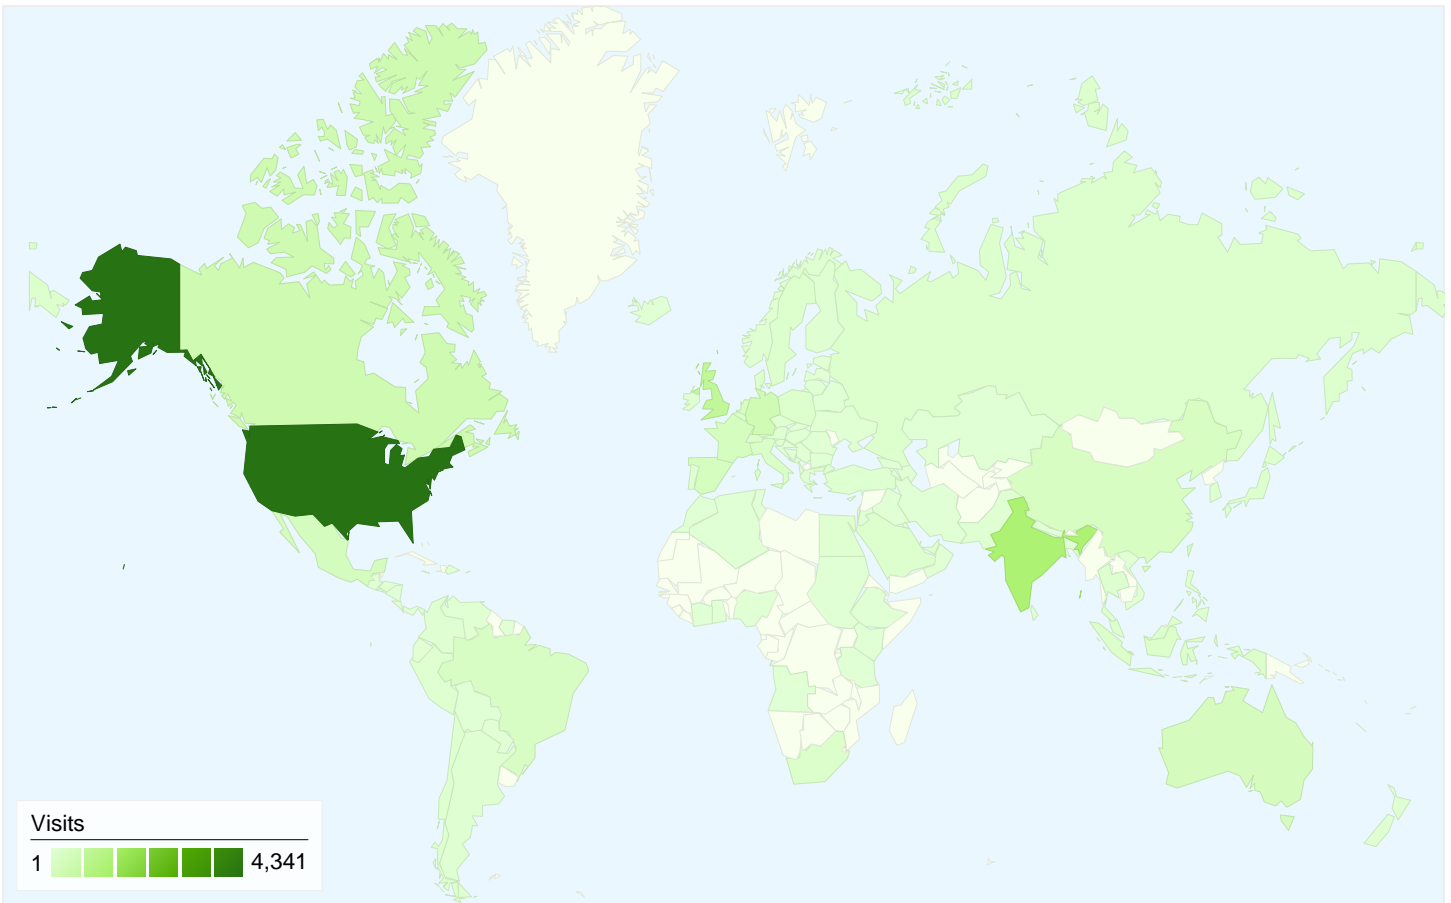

Site Usage

11,787 Visits

56.46% Bounce Rate

28,989 Pageviews

00:03:32 Avg. Time on Site

2.46 Pages/Visit

59.61% % New Visits

Visitors Overview

Visitors
8,335

Map Overlay

Traffic Sources Overview

- **Search Engines**
7,095.00 (60.19%)
- **Direct Traffic**
2,498.00 (21.19%)
- **Referring Sites**
2,048.00 (17.38%)
- **Other**
146 (1.24%)

Content Overview

All traffic sources sent a total of 11,787 visits

21.19% Direct Traffic

17.38% Referring Sites

60.19% Search Engines

- Search Engines
7,095.00 (60.19%)
- Direct Traffic
2,498.00 (21.19%)
- Referring Sites
2,048.00 (17.38%)
- Other
146 (1.24%)

11,787 visits came from 113 countries/territories

Site Usage						
Visits	Pages/Visit	Avg. Time on Site	% New Visits	Bounce Rate		
11,787 % of Site Total: 100.00%	2.46 Site Avg: 2.46 (0.00%)	00:03:32 Site Avg: 00:03:32 (0.00%)	59.51% Site Avg: 59.61% (-0.17%)	56.46% Site Avg: 56.46% (0.00%)		
Country/Territory	Visits	Pages/Visit	Avg. Time on Site	% New Visits	Bounce Rate	
United States	4,341	2.53	00:03:28	59.11%	55.56%	
India	1,233	2.39	00:04:36	60.83%	56.85%	
United Kingdom	767	2.32	00:02:37	57.76%	56.84%	
Canada	455	2.80	00:03:23	53.85%	54.29%	
Germany	412	2.21	00:02:39	65.78%	62.38%	
Australia	288	2.44	00:03:35	60.76%	54.51%	
Mexico	278	2.67	00:03:48	61.87%	52.52%	
Spain	267	2.15	00:02:32	54.68%	62.55%	
France	263	2.53	00:03:41	68.44%	56.65%	